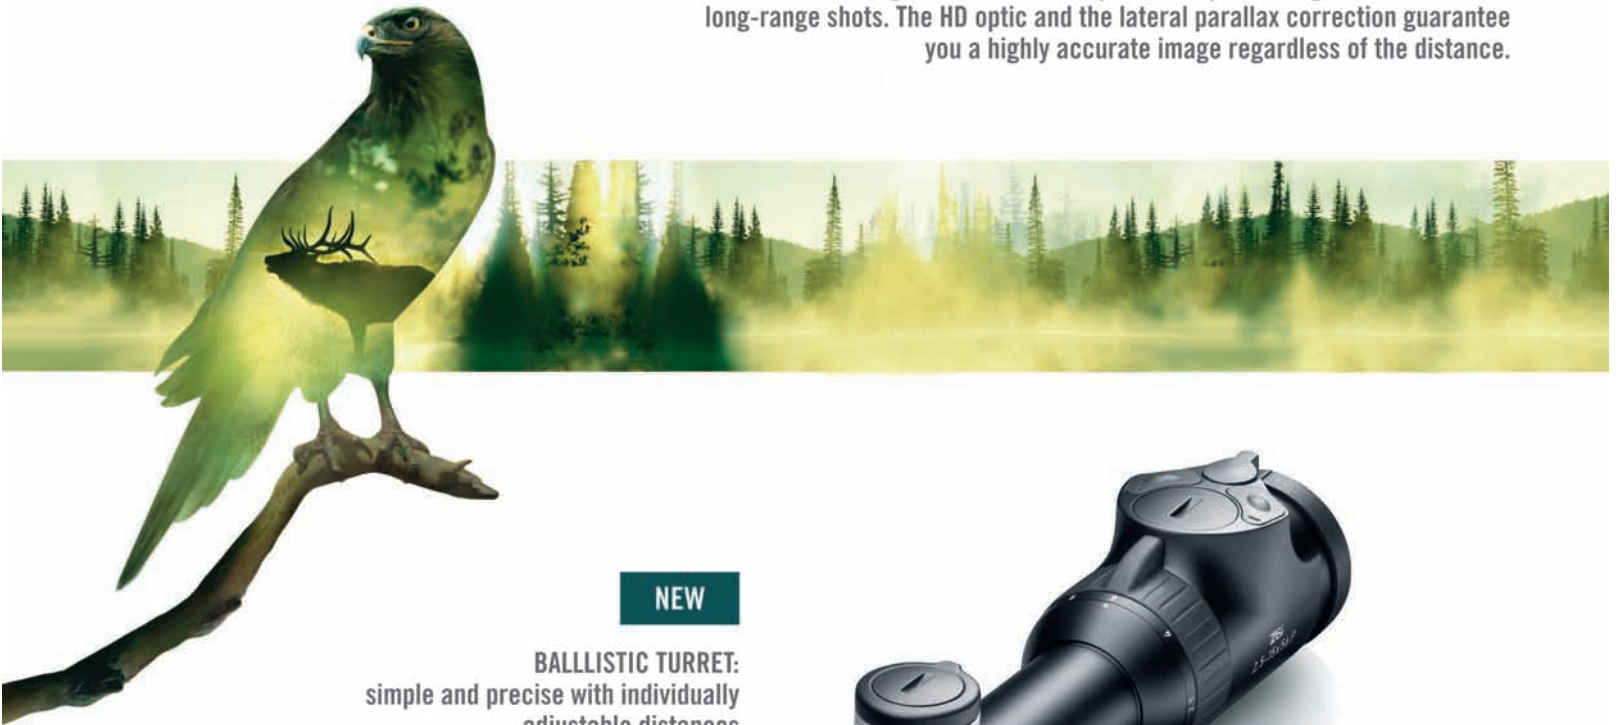

ONE FOR ALL

Z6i 2.5-15X56 P – THE NEW ALL-ROUNDER FROM SWAROVSKI OPTIK

The 2.5-15x56P represents hunting in poor light conditions. The 6x zoom offers an effective range of use from a field of view suitable for stalking to 15x magnification which is particularly advantageous for accurate long-range shots. The HD optic and the lateral parallax correction guarantee you a highly accurate image regardless of the distance.